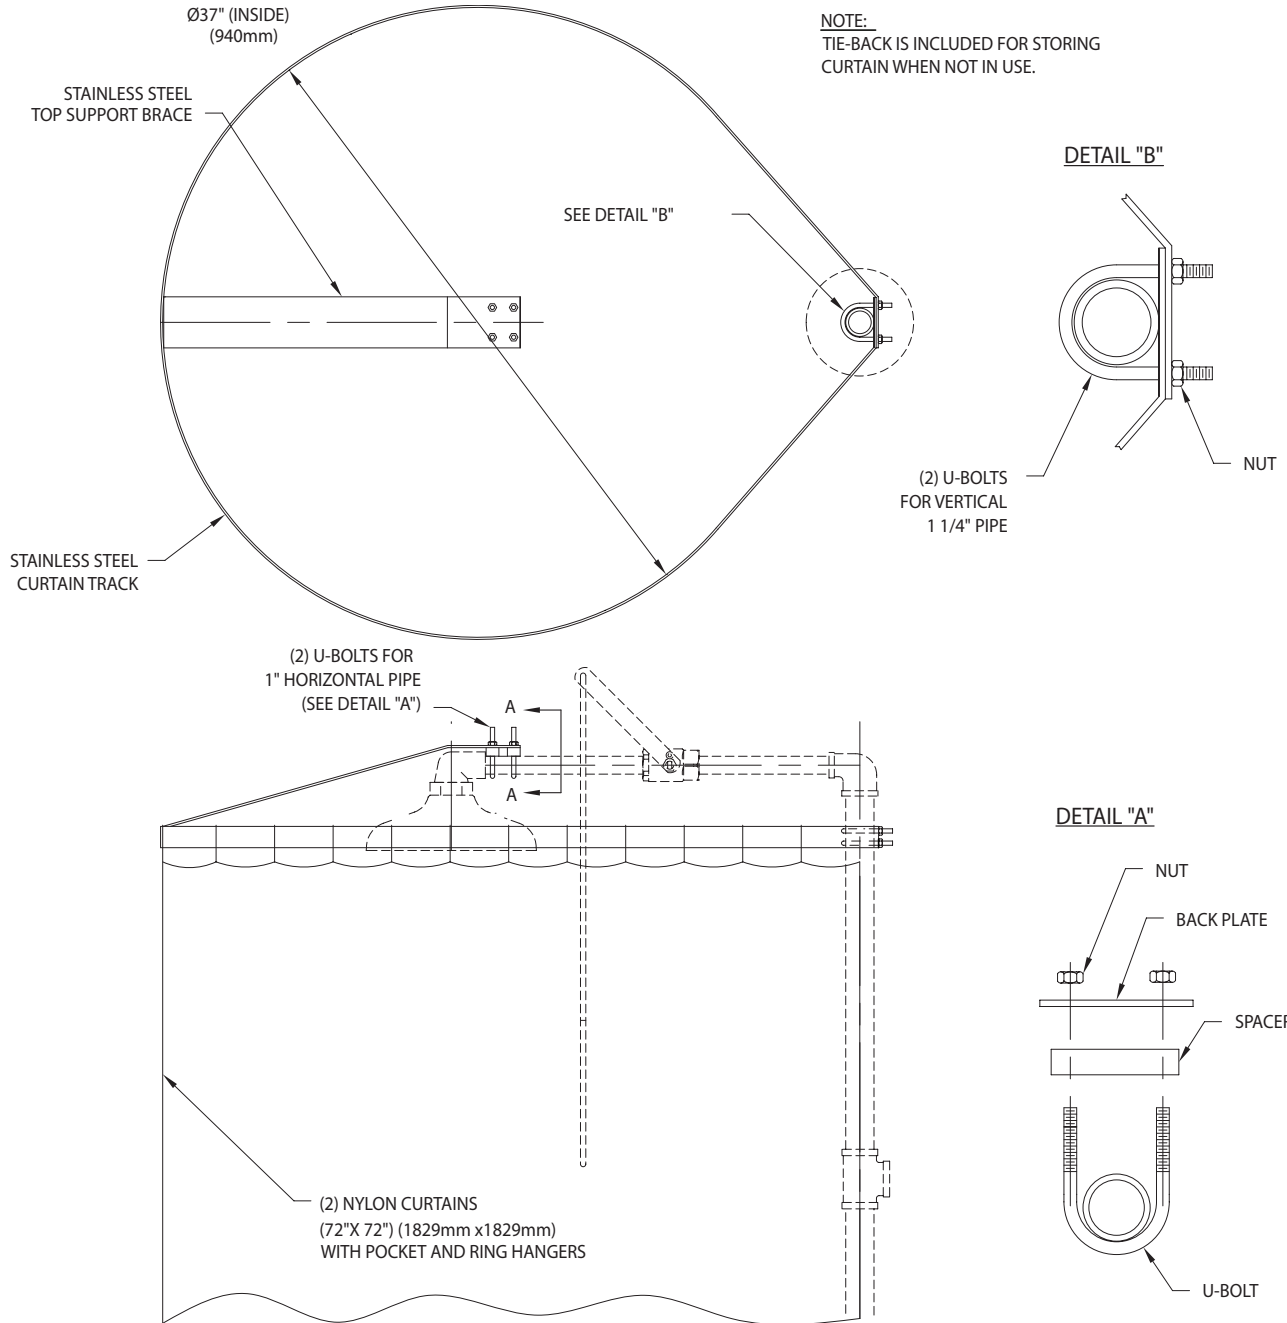

AP250-015 Modesty Curtain for Horizontal Showers and Safety Stations

THIS SPACE FOR ARCHITECT/ENGINEER APPROVAL

Due to continuing product improvement, the information contained in this document is subject to change without notice. All dimensions are $\pm 1/4"$ (6mm). rev. 1213