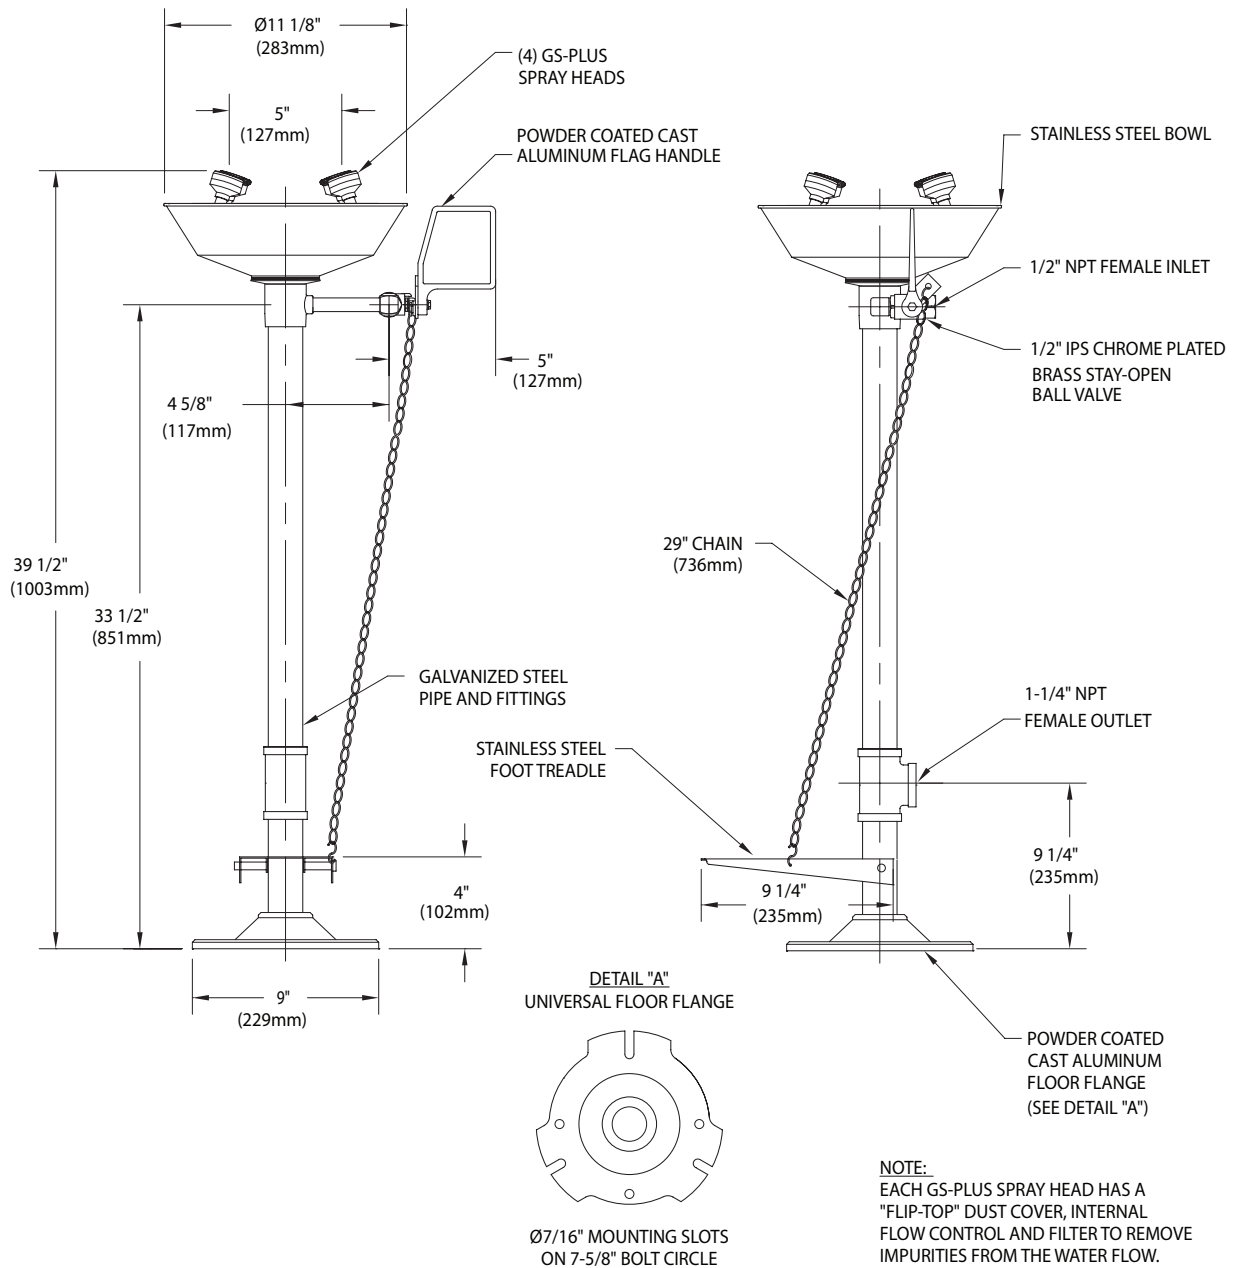

- **G1704HFC** WideArea™ Eye/Face Wash, Pedestal Mounted, Hand and Foot Control, Stainless Steel Bowl
- **G1704P-HFC** WideArea™ Eye/Face Wash, Pedestal Mounted, Hand and Foot Control, Plastic Bowl

THIS SPACE FOR ARCHITECT/ENGINEER APPROVAL

Due to continuing product improvement, the information contained in this document is subject to change without notice. All dimensions are ± 1/4" (6mm). rev. 015

Sign Included